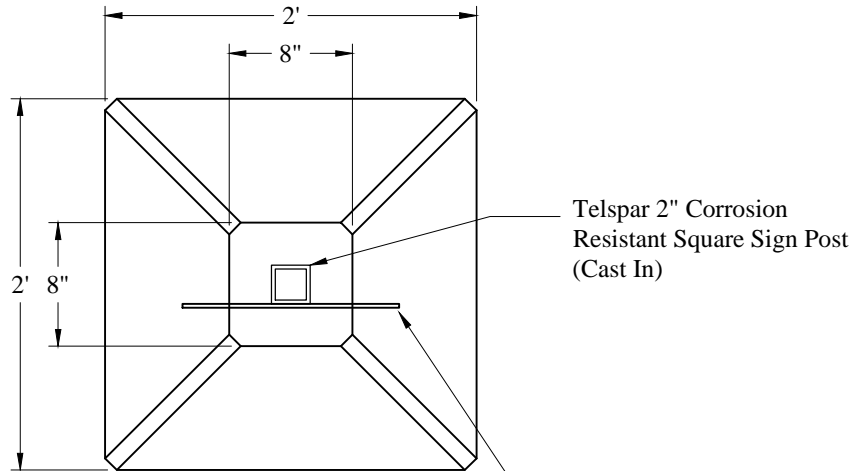

1-800-639-2199

Fax (603) 224-2927

Deck(Frost) Posts\Small Portable Sign Base

Phoenix Precast Products

Phoenix Precast Products

Telspar 2" Corrosion Resistant Square Sign Post (Cast In)

Sign Provided and Installed By Others

Telspar 1.75" Corrosion Resistant Square Sign Post (Optional: Height Varies)

Telspar 2" Corrosion Resistant Square Sign Post (Cast In) L=22 7/8"

**General Notes**

Concrete: f'c = 4,000 psi @ 28 Days Minimum