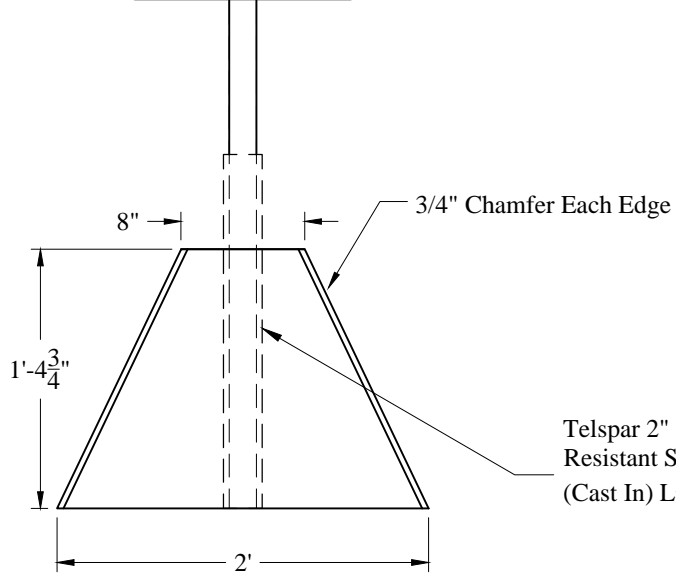

Telspar 1.75" Corrosion Resistant Square Sign Post (Optional: Height Varies)

Telspar 2" Corrosion Resistant Square Sign Post (Cast In) L=22 7/8"

**General Notes**

Concrete: f'c = 4,000 psi @ 28 Days Minimum